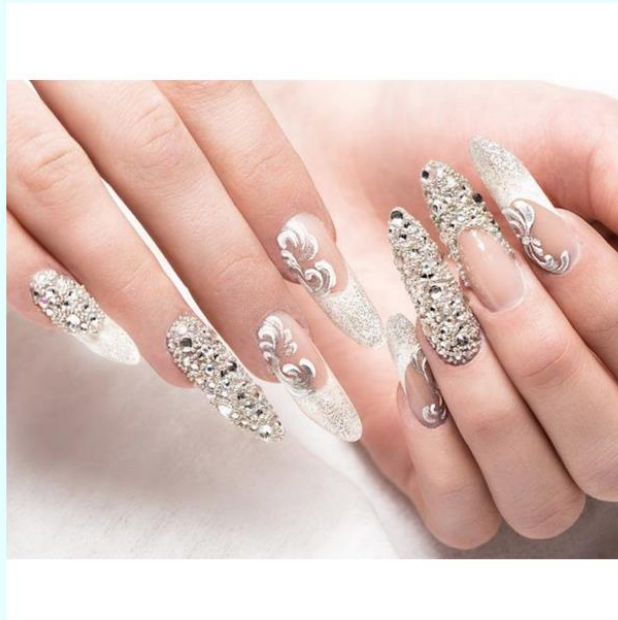

Wedding Nails

Wedding Nails

$10.00

5 Finger Design + Polish

Get ready for your special day with our wedding nails package
Pick your theme, colors, and how many designs you want done.

Keep it simple with 1 finger designs or go all out with all 5 fingers done!
We will do everything we can to make you satisfied for your
big day!